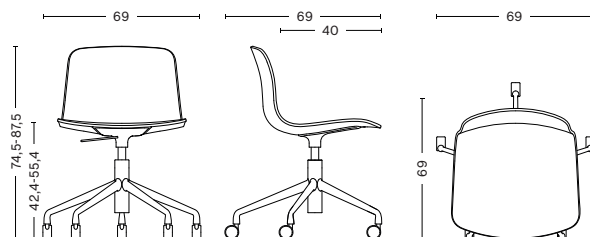

SHELL COLOUR

BASE FINISH

DIMENSIONS

- / WIDTH: 69 CM / 27.17"
- / DEPTH: 69 CM / 27.17"
- / HEIGHT: 87,5 CM / 34.45"
- / SEAT HEIGHT: 42,4 CM / 16.69"
- / SEAT DEPTH: 40 CM / 15.75"

OPTIONS

SOFT WHEELS / Standard on all. Suitable for all floorings.